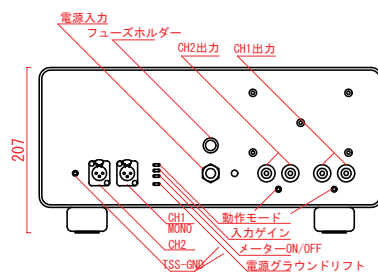

### GA3600、GA9000 の仕様

NUMBER OF CHANNELS	2 → 2(STEREO), 1 → 2(PARALLEL MONO for ReyAudio RocketPowerLink), 1 → 1(BTL MONO : GA3600 ONLY), 切り替え式
INPUT SENSITIVITY	0.775Vrms(0dBu) / 2.45Vrms(+10dbu) 切り替え式
INPUT TERMINAL	XLR Female, Gold Contact, 1:GND,2:HOT,3:COLD Electronically Balanced
INPUT INPEDANCE	20k Ω Balanced
FREQUENCY RESPONSE	1.5Hz-32kHz, 0/-1dB, @4 Ω, 1W
VOLTAGE GAIN	GA3600:39dB/29dB, GA9000:45dB/35dB
OUTPUT STAGE	GA3600:Single Ended Class-D, GA9000:BTL Class-D
OUTPUT POWER	GA3600:600W@4 Ω x2ch, 300W@8 Ω x2ch GA9000:2200W@4 Ω x2ch, 1200W@8 Ω x2ch
OUTPUT INPEDANCE	Rated for 4-8 Ω
OUTPUT TERMINAL	Multi Contact 6 φ High Current Connectors 120A continuous
DIMENSIONS	GA3600:430Wx207Hx336D(including foot), GA9000:523D
POWER SUPPLY	GA3600:100V AC ± 8% 50/60Hz, 指定により 120V,230V も可能 GA9000:200V AC ± 8% 50/60Hz, 指定により 230V も可能, (100V/120V は特殊指定 : 最大出力は制限されます)
IDLING POWER CONSUMPTION	GA3600:35W GA9000:70W
OPERATING TEMPERATURE	-20° C to 45° C
WEIGHT	GA3600:30kg, GA9000:42kg